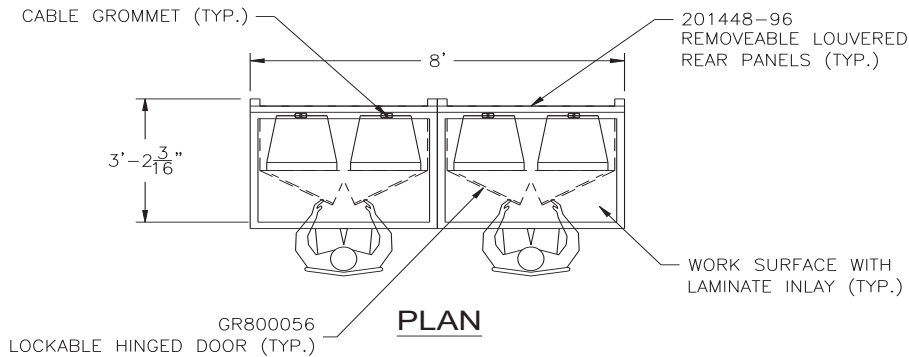

AgileVIEW®

LCD & PLASMA DISPLAY CONSOLES

GET PDF

NOTE: CHECK YOUR EQUIPMENT DEPTH
STANDARD CABINETS ARE 20in. DEEP
3, 6, & 12in EXTENSIONS AVAILABLE
CLICK FOR DETAILS:

NOTES:

1. Dimensions are in inches unless otherwise noted.
2. Desk Top & Side Leg Inlays: Charcoal Matrix Laminate
3. Paint: All Metal Surfaces (Except Cabinets) - Opaque Beige Cabinets & Doors - Gothic Black Powder Coat
4. Console Enclosure: Comparable to NEMA 1 "Ventilated"
5. Monitor Power & Video Cables Provided by ImageVision. for consoles with monitor mounts only.