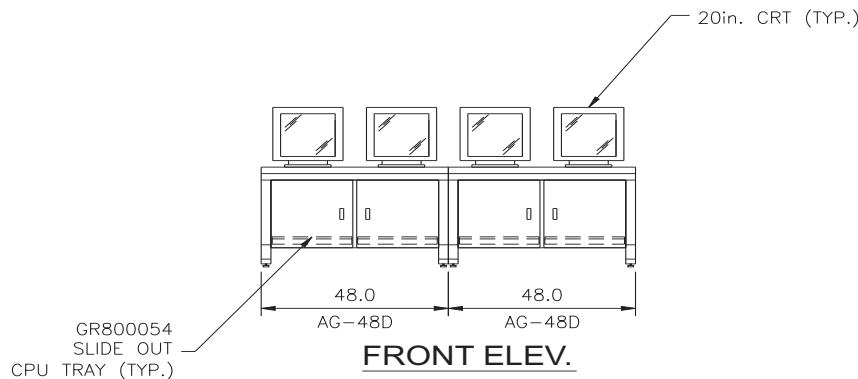

AgileVIEW®

LCD & PLASMA DISPLAY CONSOLES

GET PDF

NOTE: CHECK YOUR EQUIPMENT DEPTH
STANDARD CABINETS ARE 20in. DEEP
3, 6, & 12in EXTENSIONS AVAILABLE
CLICK FOR DETAILS:

NOTES:

1. Dimensions are in inches unless otherwise noted.
2. Desk Top & Side Leg Inlays: Charcoal Matrix Laminate
3. Paint: All Metal Surfaces (Except Cabinets) - Opaque Beige Cabinets & Doors - Gothic Black Powder Coat
4. Console Enclosure: Comparable to NEMA 1 "Ventilated"
5. Monitor Power & Video Cables Provided by ImageVision. for consoles with monitor mounts only.