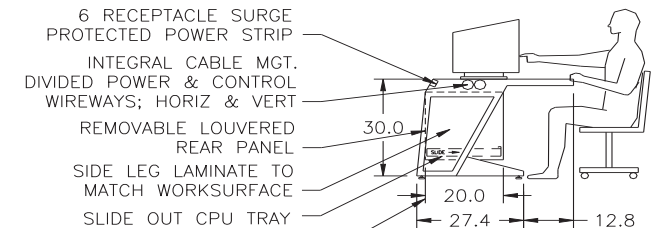

AgileVIEW®

LCD & PLASMA DISPLAY CONSOLES

GET PDF

NOTE: CHECK YOUR EQUIPMENT DEPTH
STANDARD CABINETS ARE 20in. DEEP
3, 6, & 12in EXTENSIONS AVAILABLE
CLICK FOR DETAILS:

NOTES:

1. Dimensions are in inches unless otherwise noted.
2. Desk Top & Side Leg Inlays: Charcoal Matrix Laminate
3. Paint: All Metal Surfaces (Except Cabinets) - Opaque Beige Cabinets & Doors - Gothic Black Powder Coat
4. Console Enclosure: Comparable to NEMA 1 "Ventilated"
5. Monitor Power & Video Cables Provided by ImageVision. for consoles with monitor mounts only.