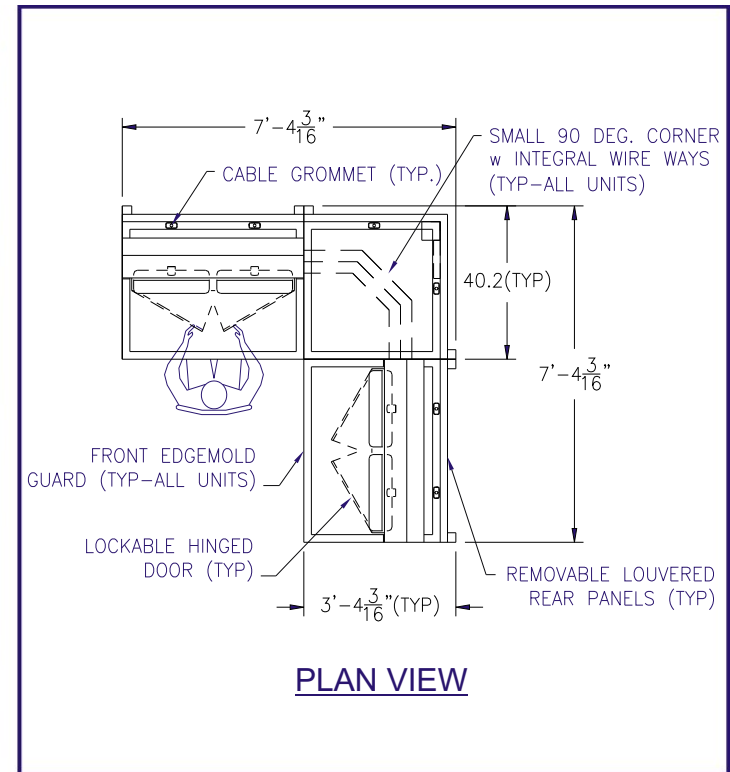

Industrial Computer Furniture includes Small 90 Degree Corner with Cable Management

Qty 2 48in 2-Tier Industrial Computer Furniture
Operator Console Units with 90 Degree Corner Table, Small

We have Modular Console Units
to Fit Your Floor Space & CAD Drawings for Every Project