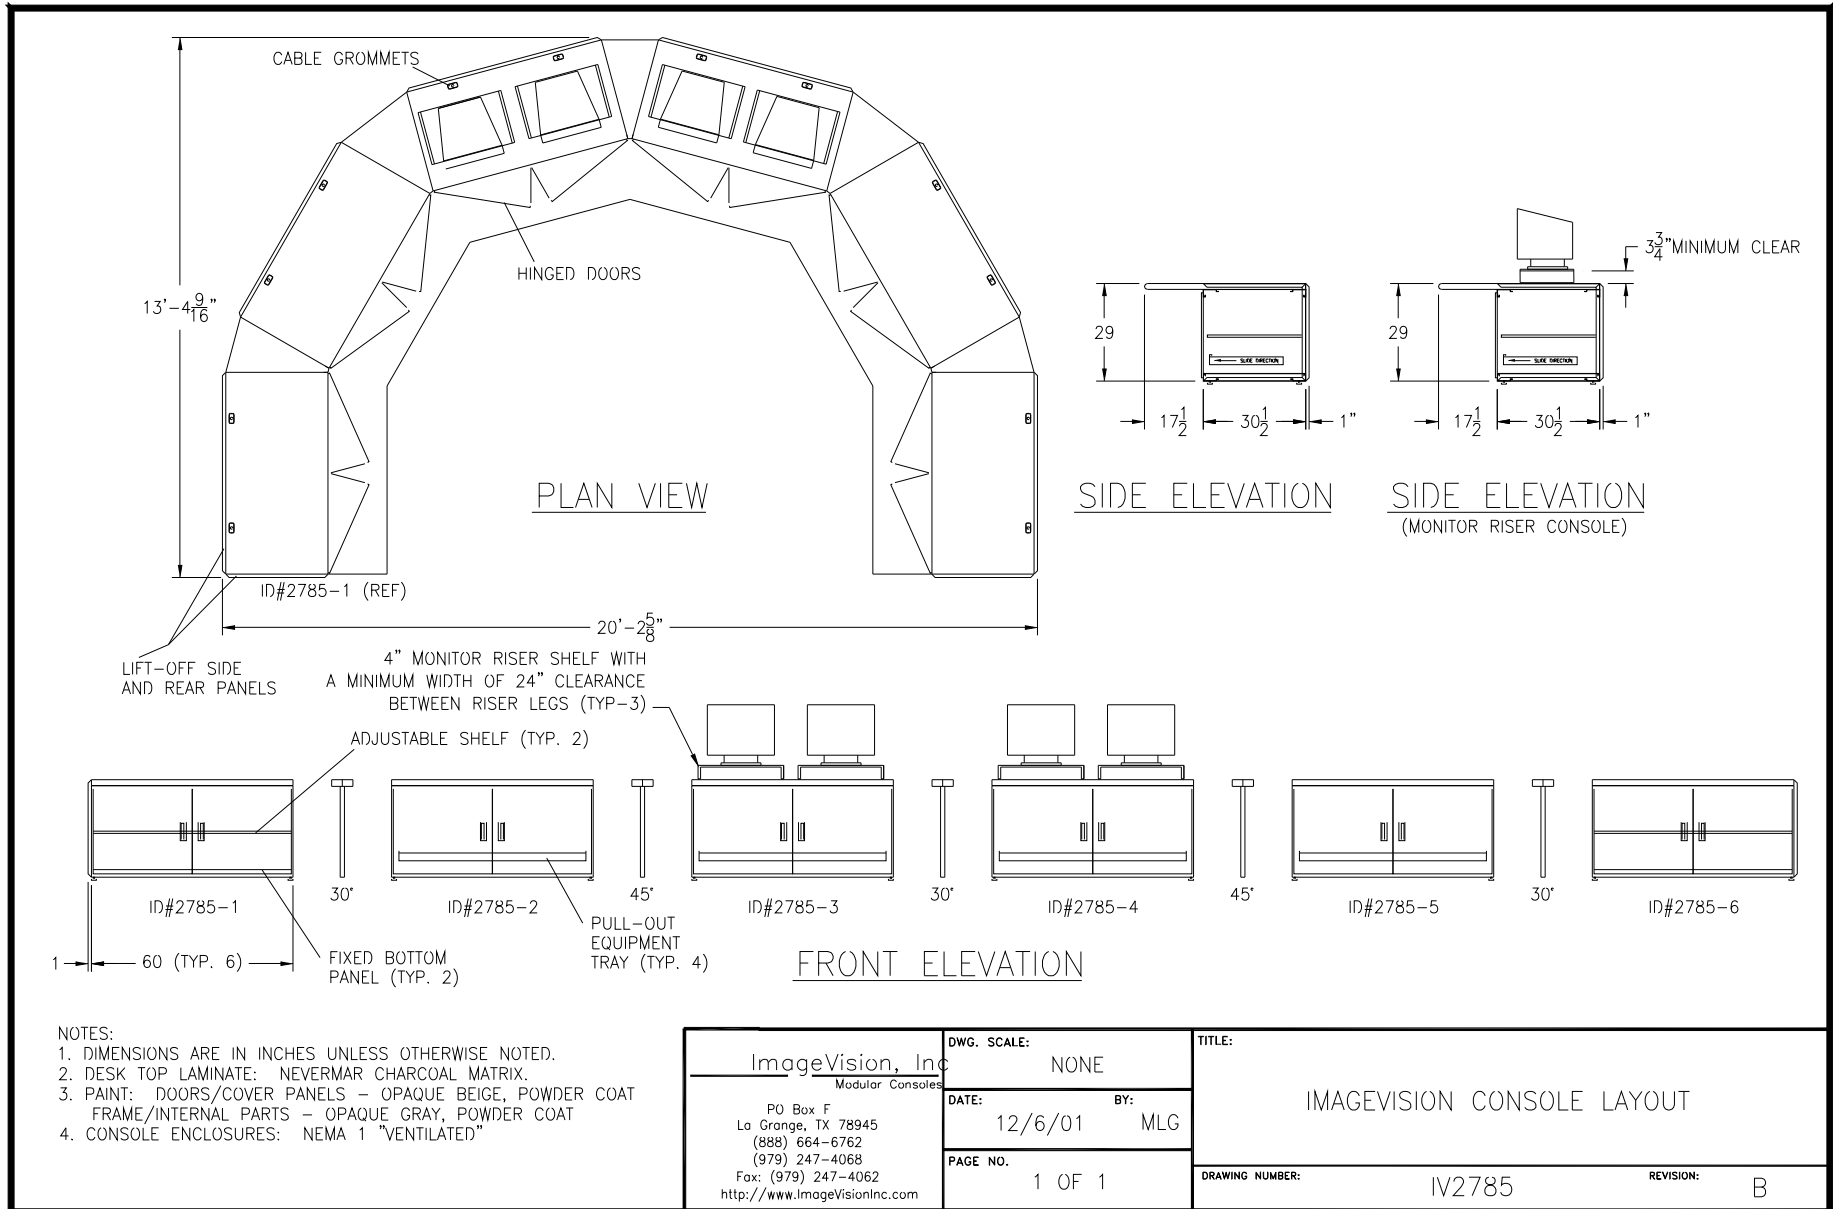

ImageVision

Modular Consoles™

<p>ImageVision, Inc Modular Consoles</p> <p>PO Box F La Grange, TX 78945 (888) 664-6762 (979) 247-4068 Fax: (979) 247-4062 http://www.ImageVisionInc.com</p>	DWG. SCALE:	NONE	<p>TITLE:</p> <p>IMAGEVISION CONSOLE LAYOUT</p> <p>DRAWING NUMBER: IV2785</p> <p>REVISION: B</p>		
	DATE:	12/6/01		BY:	MLG
	PAGE NO.	1 OF 1			