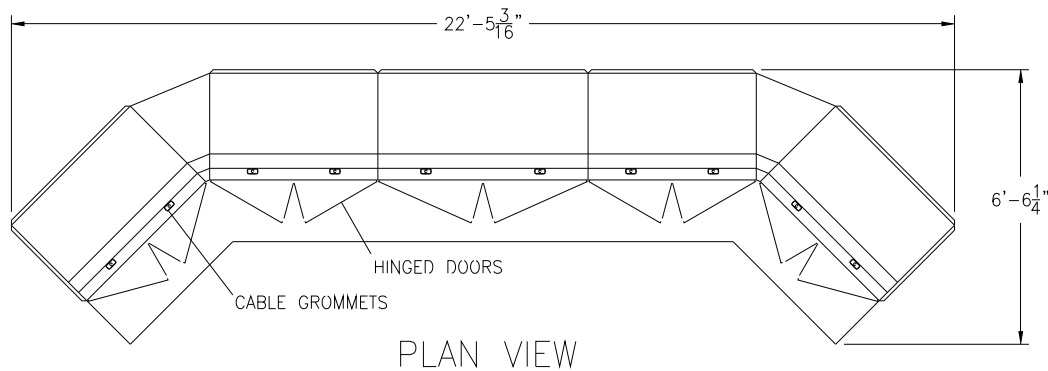

ImageVision

Modular Consoles™

- NOTES:
1. DIMENSIONS ARE IN INCHES UNLESS OTHERWISE NOTED.
 2. DESK TOP LAMINATE: NEVERMAR CHARCOAL MATRIX.
 3. PAINT: DOORS/COVER PANELS - OPAQUE BEIGE, POWDER COAT
FRAME/INTERNAL PARTS - OPAQUE GRAY, POWDER COAT
 4. CONSOLE ENCLOSURES: NEMA 1 "VENTILATED"