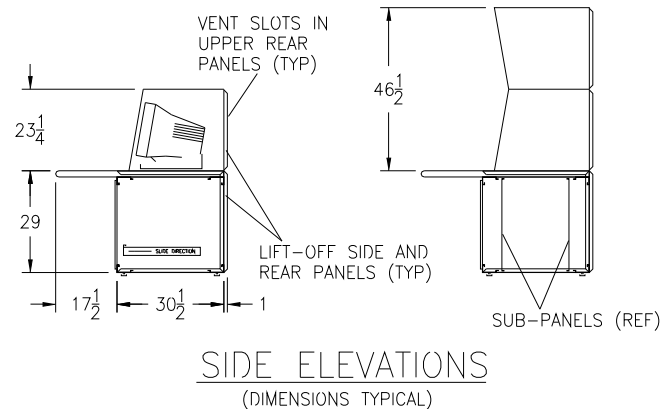

ImageVision

Modular Consoles™

- NOTES:
1. DIMENSIONS ARE IN INCHES UNLESS OTHERWISE NOTED.
 2. DESK TOP LAMINATE: NEVERMAR CHARCOAL MATRIX.
 3. PAINT: DOORS/COVER PANELS - OPAQUE BEIGE, POWDER COAT
FRAME/INTERNAL PARTS - OPAQUE GRAY, POWDER COAT
 4. CONSOLE ENCLOSURES: NEMA 1 "VENTILATED"