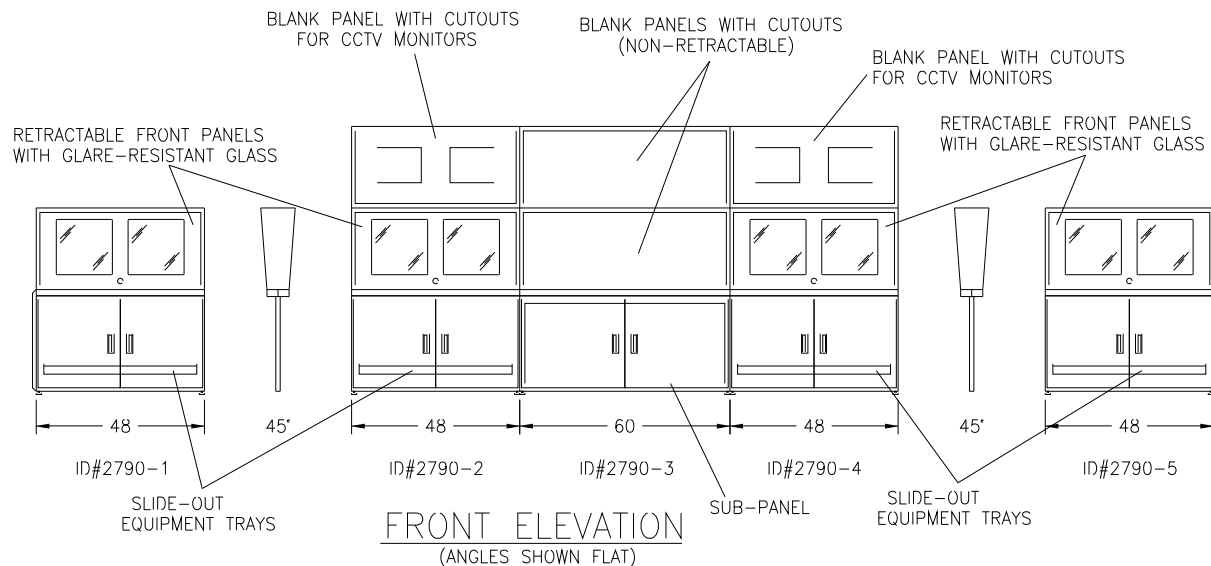

ImageVision

Modular Consoles™

- NOTES:
1. DIMENSIONS ARE IN INCHES UNLESS OTHERWISE NOTED.
 2. DESK TOP LAMINATE: NEVERMAR CHARCOAL MATRIX.
 3. PAINT: DOORS/COVER PANELS - OPAQUE BEIGE, POWDER COAT
FRAME/INTERNAL PARTS - OPAQUE GRAY, POWDER COAT
 4. CONSOLE ENCLOSURES: NEMA 1 "VENTILATED"