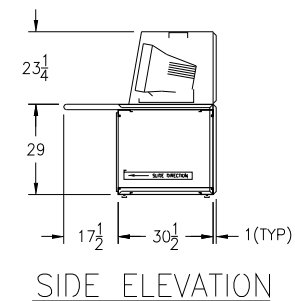

ImageVision

Modular Consoles™

- NOTES:
1. DIMENSIONS ARE IN INCHES UNLESS OTHERWISE NOTED.
 2. DESK TOP LAMINATE: NEVERMAR CHARCOAL MATRIX.
 3. PAINT: DOORS/COVER PANELS - OPAQUE BEIGE, POWDER COAT
FRAME/INTERNAL PARTS - OPAQUE GRAY, POWDER COAT
 4. CONSOLE ENCLOSURES: NEMA 1 "VENTILATED"