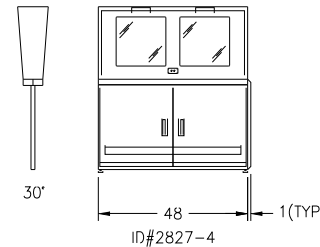

ImageVision

Modular Consoles™

- NOTES:
1. DIMENSIONS ARE IN INCHES UNLESS OTHERWISE NOTED.
 2. DESK TOP LAMINATE: NEVERMAR CHARCOAL MATRIX.
 3. PAINT: DOORS/COVER PANELS - OPAQUE BEIGE, POWDER COAT
FRAME/INTERNAL PARTS - OPAQUE GRAY, POWDER COAT
 4. CONSOLE ENCLOSURES: NEMA 1 "VENTILATED"