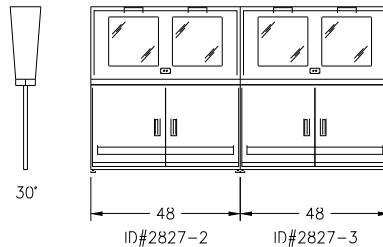

ImageVision

Modular Consoles™

- NOTES:
1. DIMENSIONS ARE IN INCHES UNLESS OTHERWISE NOTED.
 2. DESK TOP LAMINATE: NEVERMAR CHARCOAL MATRIX.
 3. PAINT: DOORS/COVER PANELS - OPAQUE BEIGE, POWDER COAT
FRAME/INTERNAL PARTS - OPAQUE GRAY, POWDER COAT
 4. CONSOLE ENCLOSURES: NEMA 1 "VENTILATED"