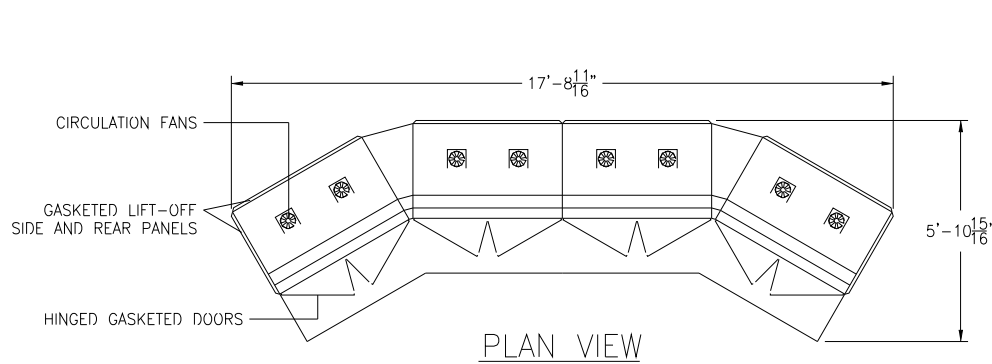

ImageVision

Modular Consoles™

- NOTES:
1. DIMENSIONS ARE IN INCHES UNLESS OTHERWISE NOTED.
 2. DESK TOP LAMINATE: NEVERMAR CHARCOAL MATRIX.
 3. PAINT: DOORS/COVER PANELS - OPAQUE BEIGE, POWDER COAT
FRAME/INTERNAL PARTS - OPAQUE GRAY, POWDER COAT
 4. CONSOLE ENCLOSURES: NEMA 1 "VENTILATED"