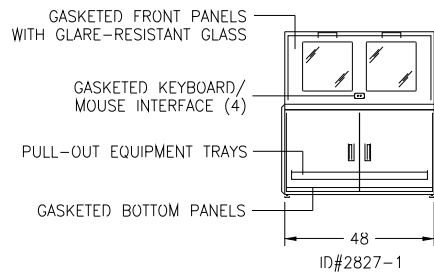

ImageVision

Modular Consoles™

- NOTES:
1. DIMENSIONS ARE IN INCHES UNLESS OTHERWISE NOTED.
 2. DESK TOP LAMINATE: NEVERMAR CHARCOAL MATRIX.
 3. PAINT: DOORS/COVER PANELS - OPAQUE BEIGE, POWDER COAT
FRAME/INTERNAL PARTS - OPAQUE GRAY, POWDER COAT
 4. CONSOLE ENCLOSURES: NEMA 1 "VENTILATED"