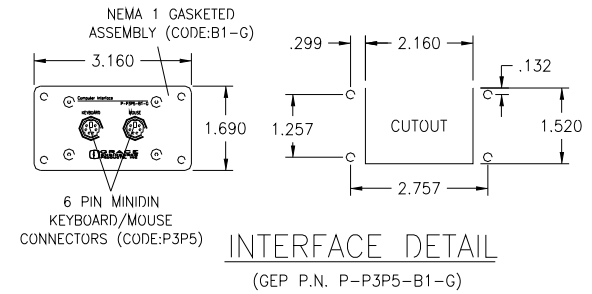

ImageVision

Modular Consoles™

- NOTES:
1. DIMENSIONS ARE IN INCHES UNLESS OTHERWISE NOTED.
 2. DESK TOP LAMINATE: NEVERMAR CHARCOAL MATRIX.
 3. PAINT: DOORS/COVER PANELS - OPAQUE BEIGE, POWDER COAT
FRAME/INTERNAL PARTS - OPAQUE GRAY, POWDER COAT
 4. CONSOLE ENCLOSURES: NEMA 1 "VENTILATED"