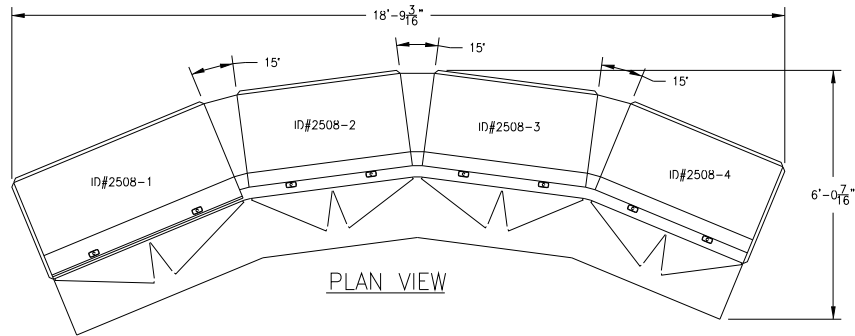

ImageVision

Modular Consoles™

1. NOTES:
1. DIMENSIONS ARE IN INCHES UNLESS OTHERWISE NOTED.
  2. DESK TOP LAMINATE: NEVERMAR CHARCOAL MATRIX (GRAY).
  3. PAINT: BAKED WATERBORNE ENAMEL, TEXTURED (GRAY).
  4. CUTOUT DETAILS APPEAR ON PAGE 2.

GRACE

ENGINEERED PRODUCTS, INC.

DWG. SCALE:

1/16 IF ANSI D

DATE:

06/15/1999

BY:

MLG

PAGE NO.

1 OF 2

TITLE:

BASIC AMERICAN FOOD
BLACKFOOT, ID
IMAGEVISION CONSOLE LAYOUT

DRAWING NUMBER:

IV2508

REVISION:

D