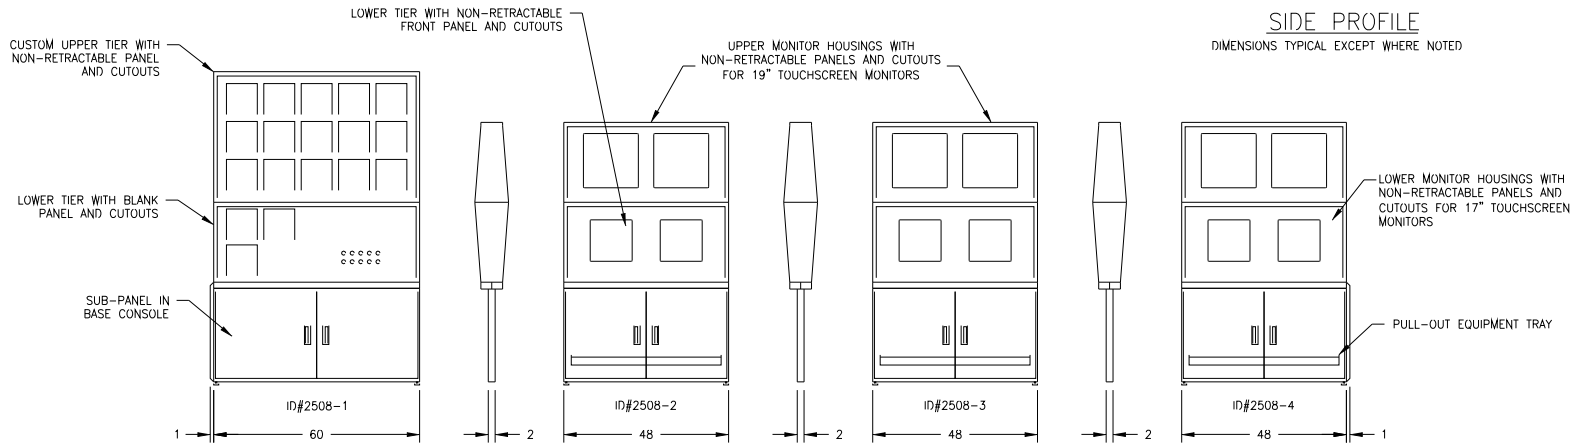

ImageVision

Modular Consoles™

1. NOTES:
1. DIMENSIONS ARE IN INCHES UNLESS OTHERWISE NOTED.
  2. DESK TOP LAMINATE: NEVERMAR CHARCOAL MATRIX (GRAY).
  3. PAINT: BAKED WATERBORNE ENAMEL, TEXTURED (GRAY).
  4. CUTOUT DETAILS APPEAR ON PAGE 2.

GRACE

ENGINEERED PRODUCTS, INC.

DWG. SCALE:

1/16 IF ANSI D

DATE:

06/15/1999

BY:

MLG

PAGE NO.

1 OF 2

TITLE:

BASIC AMERICAN FOOD
BLACKFOOT, ID
IMAGEVISION CONSOLE LAYOUT

DRAWING NUMBER:

IV2508

REVISION:

D