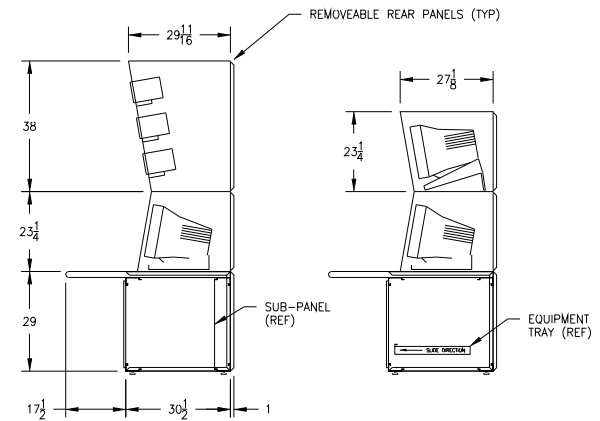

ImageVision

Modular Consoles™

1. NOTES:
1. DIMENSIONS ARE IN INCHES UNLESS OTHERWISE NOTED.
  2. DESK TOP LAMINATE: NEVERMAR CHARCOAL MATRIX (GRAY).
  3. PAINT: BAKED WATERBORNE ENAMEL, TEXTURED (GRAY).
  4. CUTOUT DETAILS APPEAR ON PAGE 2.

GRACE

ENGINEERED PRODUCTS, INC.

DWG. SCALE:

1/16 IF ANSI D

DATE:

06/15/1999

BY:

MLG

PAGE NO.

1 OF 2

TITLE:

BASIC AMERICAN FOOD
BLACKFOOT, ID
IMAGEVISION CONSOLE LAYOUT

DRAWING NUMBER:

IV2508

REVISION:

D