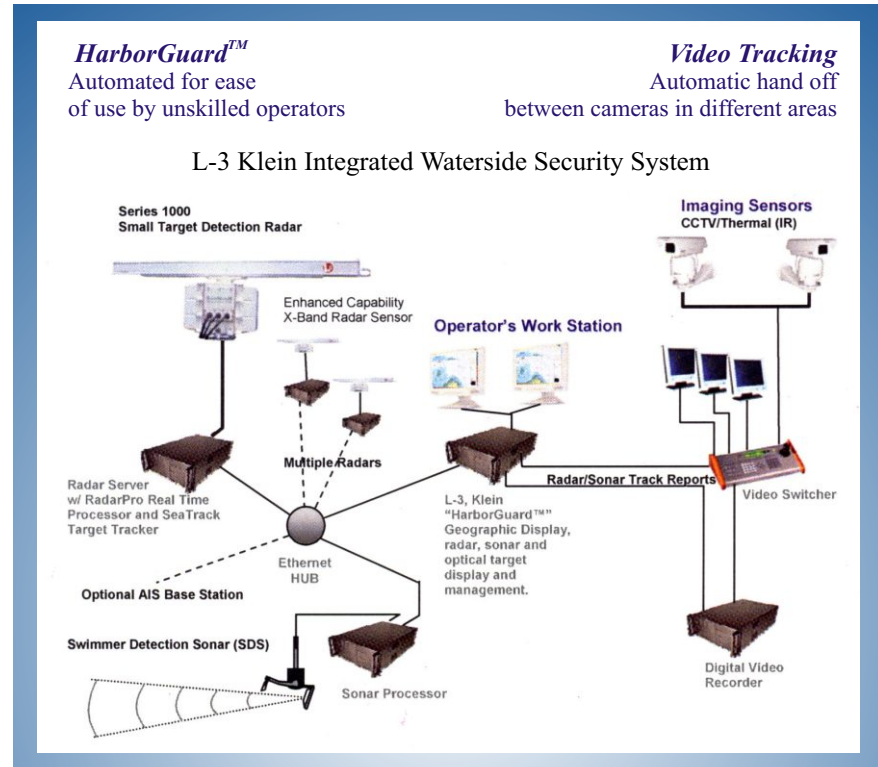

Command and Control Consoles - Marine Furniture for Shipboard Applications

HarborGuard™
See the full story

[CLICK TO VIEW](#)

Command and Control Console on 12in. Riser Base with Shock Mount Feet
Louvered Front Door with 6in. Cabinet Extension for large DVR and AIS equipment

Water Side Security HarborGuard System Configuration Diagram