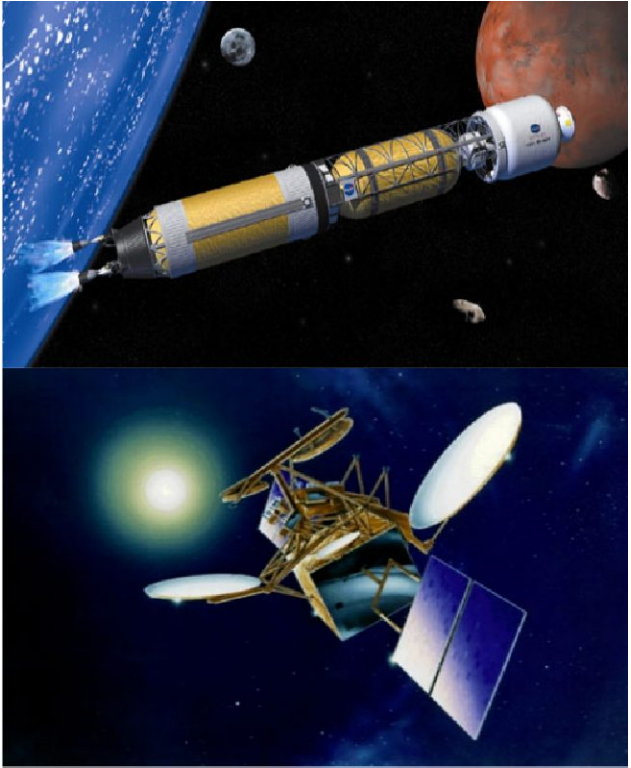

### Command Center Console with Large LCD Display

Controls Enclosure, 4in. Deep  
located in middle 26in. wide unit above

NASA Glenn Research Center is comprised  
of more than 150 buildings dedicated to research