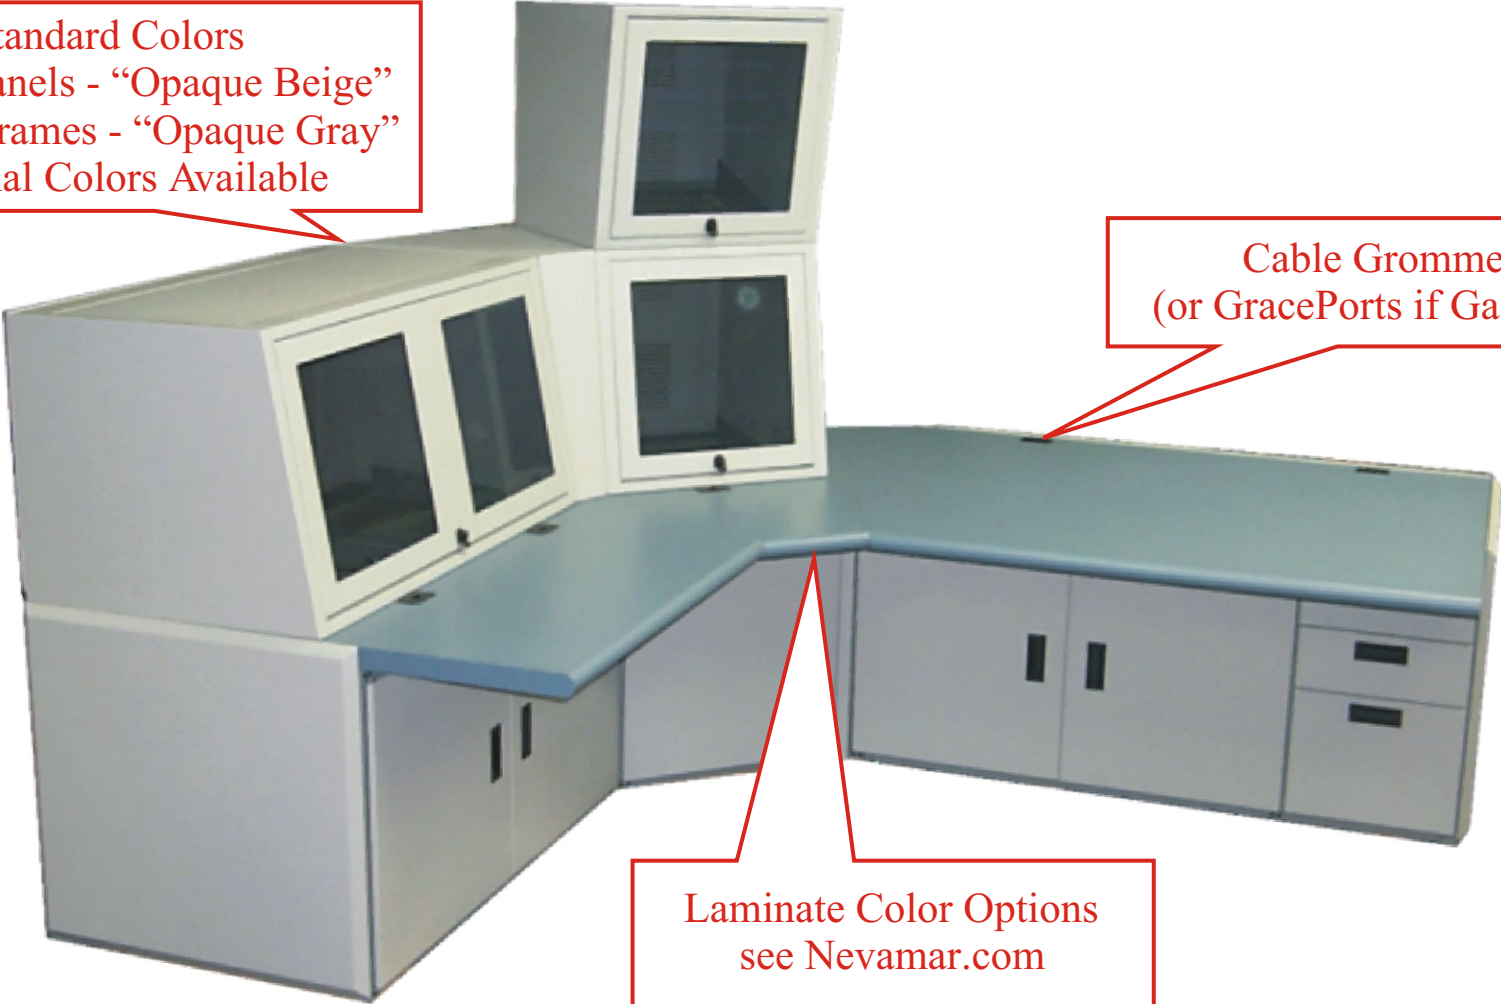

# AbleVIEW™ Consoles

[www.imagevisioninc.com](http://www.imagevisioninc.com)

Standard Colors  
Outside Panels - "Opaque Beige"  
Inside & Frames - "Opaque Gray"  
Optional Colors Available

Cable Grommets  
(or GracePorts if Gasketed)