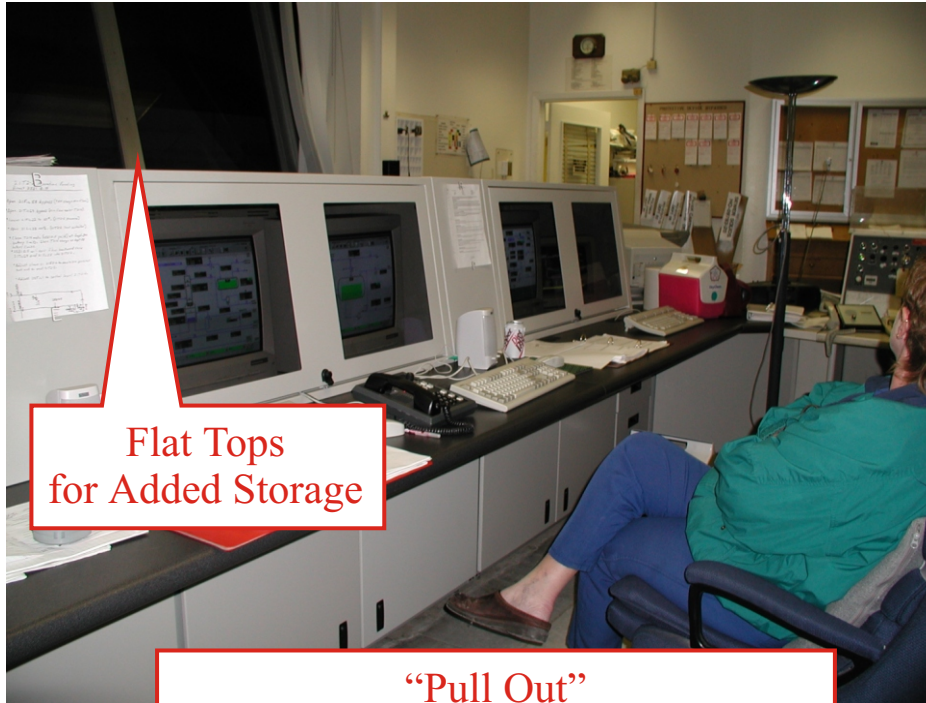

“On Site” Installation Services

www.imagevisioninc.com

Flat Tops
for Added Storage

“Pull Out”
Equipment Trays & Binder Storage

Lift Off
Side & Rear Panels
for Easy Access

EQUISTAR

**Chocolate Bayou, TX
Hydrocarbons Control Room**