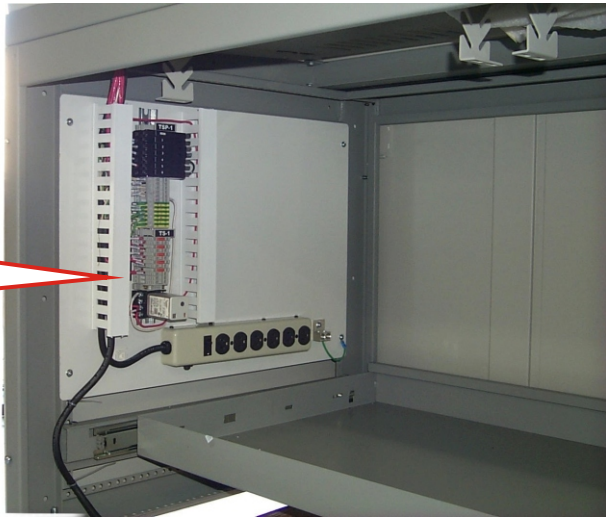

Special Riser
for Control Devices

PB's & PL's
Mounted & Wired
Custom Legends

Sub Panels
& Equipment
Mounted & Wired

**Middletown, OH
Boiler Control Workstation**