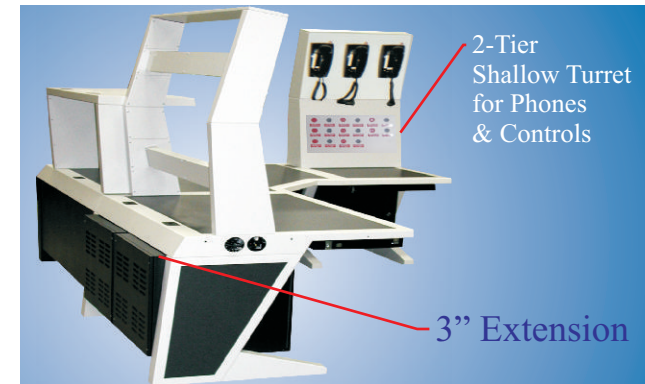

Cabinet Extensions to Accommodate Large Computer Console Equipment

Cabinet Extensions are available in 3in., 6in. (above) & 12in. depths; only Louvered Rear Panels are available on Cabinet Extensions; not Rear Doors

Cabinet Extensions
Can Have
Louvered Rear
Panels Only;
No Doors

12" Extension

2-Tier
Shallow Turret
for Phones
& Controls

3" Extension

Standard console cabinet depth is 20in.; consoles above have 3 & 12in. Extensions; 32in. max. depth

Contact Us for Price & Availability

Phone: 888-664-6762

Email: sales@imagevisioninc.com

IV Part Number - 201448-98 3in. Extensions:

201448-85 - 6in. Extensions; (1) required for 26in. wide consoles

201448-145 - 12in. Extensions; (2) required for 48in. wide units