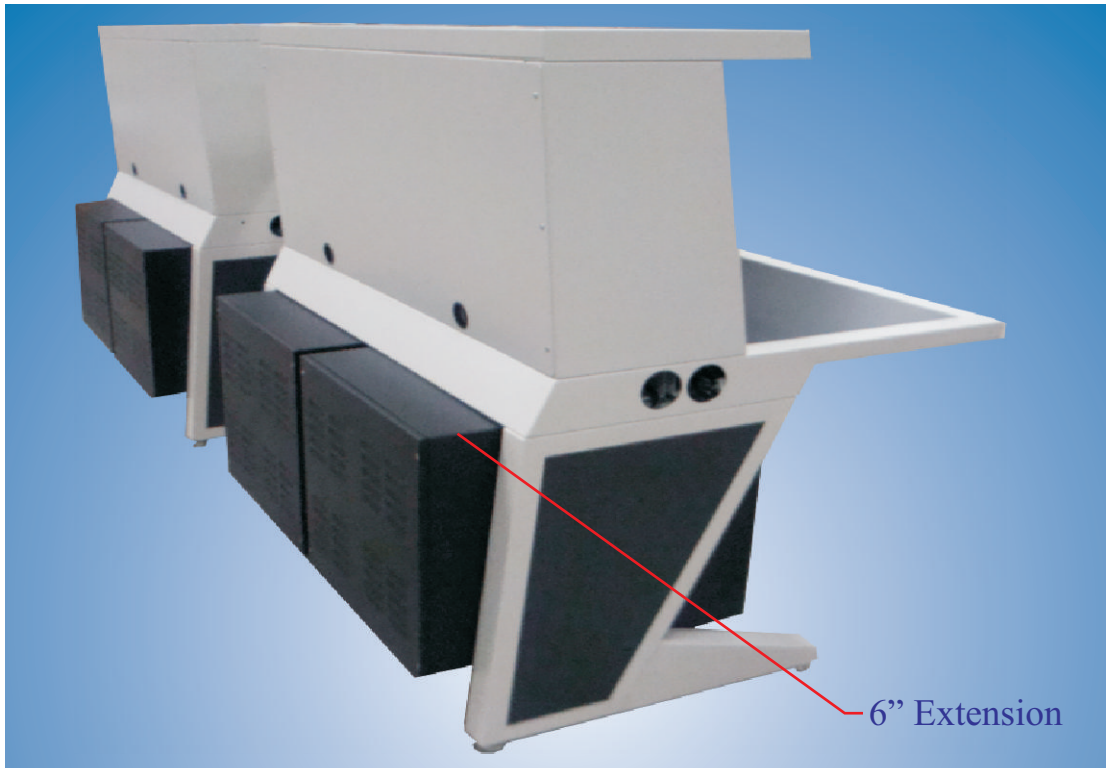

Cabinet Extensions to Accommodate Large Computer Console Equipment

Cabinet Extensions are available in 3in., 6in. (above) & 12in. depths; only Louvered Rear Panels are available on Cabinet Extensions; not Rear Doors

Cabinet Extensions
Can Have
Louvered Rear
Panels Only;
No Doors

12" Extension

2-Tier
Shallow Turret
for Phones
& Controls

3" Extension

Standard console cabinet depth is 20in.; consoles above have 3 & 12in. Extensions; 32in. max. depth