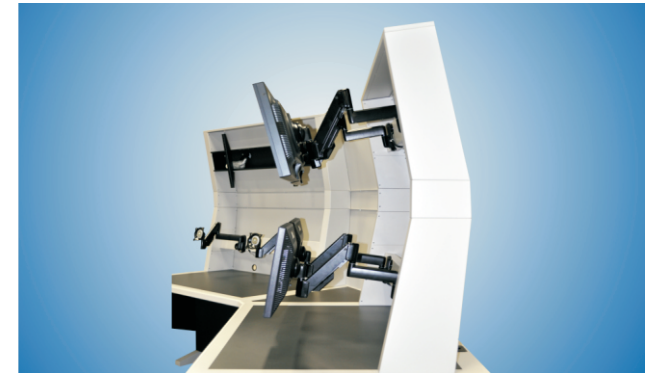

AgileVIEW®

Control Consoles for Flat Screen Displays

ImageVision®

Modular Consoles®

LEARN MORE...

www.imagevisioninc.com

Privacy Panels for Monitor Tiers and Wedges with Chief Dual Extension Monitor Arms

Privacy Panels are available for monitor tiers, tier risers (used with large screens), and wedges. New Wedge Modesty Panels are included to enclose the operator stations in both front and rear views

Control Room Console cabinets supplied with removable Louvered Rear Panels for equipment ventilation

Architech of the Capital - Washington, DC

Control Room Console Furniture
Undisclosed Unit Name & Facility Location