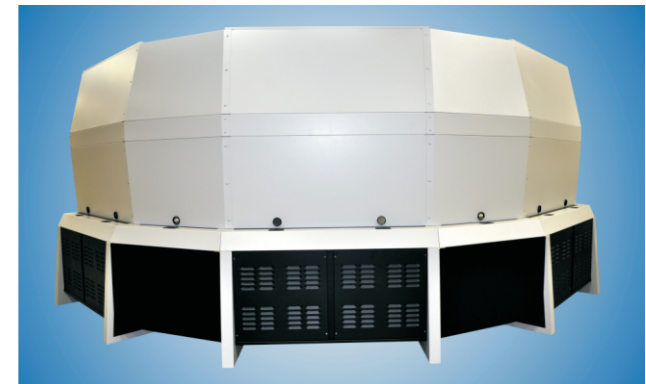

AgileVIEW®

Control Consoles for Flat Screen Displays

ImageVision®

Modular Consoles®

LEARN MORE...

www.imagevisioninc.com

Privacy Panels for Monitor Tiers and Wedges with Chief Dual Extension Monitor Arms

Privacy Panels are available for monitor tiers, tier risers (used with large screens), and wedges. New Wedge Modesty Panels are included to enclose the operator stations in both front and rear views

Control Room Console cabinets supplied with removable Louvered Rear Panels for equipment ventilation

Architech of the Capital - Washington, DC

Control Room Console Furniture
Undisclosed Unit Name & Facility Location