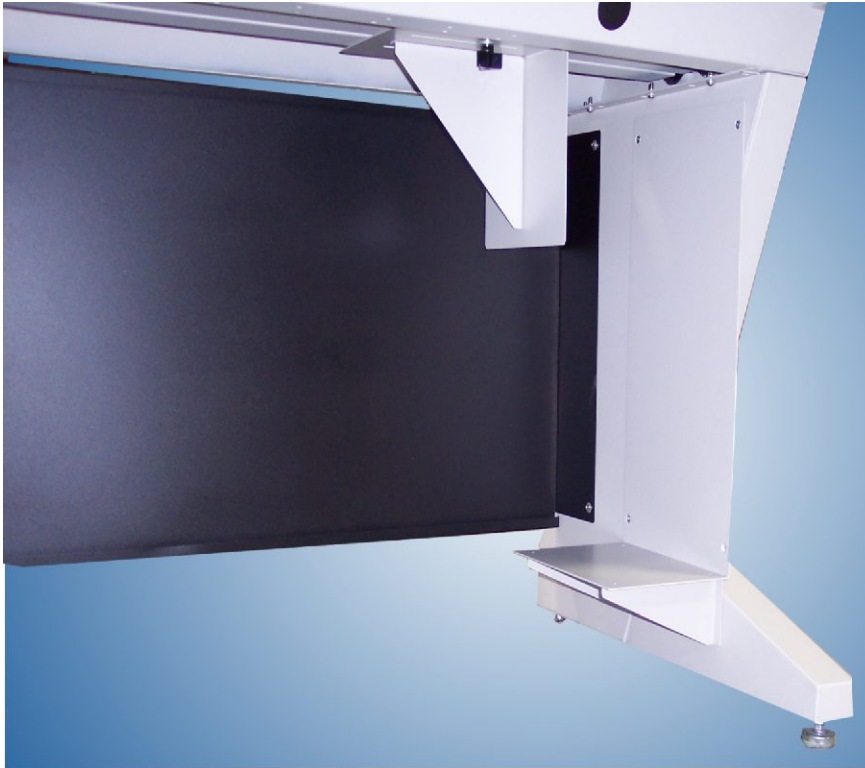

CPU Shelf & Retainer Assembly for Table Consoles

GR800116 - CPU Tray and Retainer Assemblies can be installed on left or right side (or both) of table console furniture units

Note: Knob on Retainer Slide allows easy adjustment to fit a variety of CPU sizes