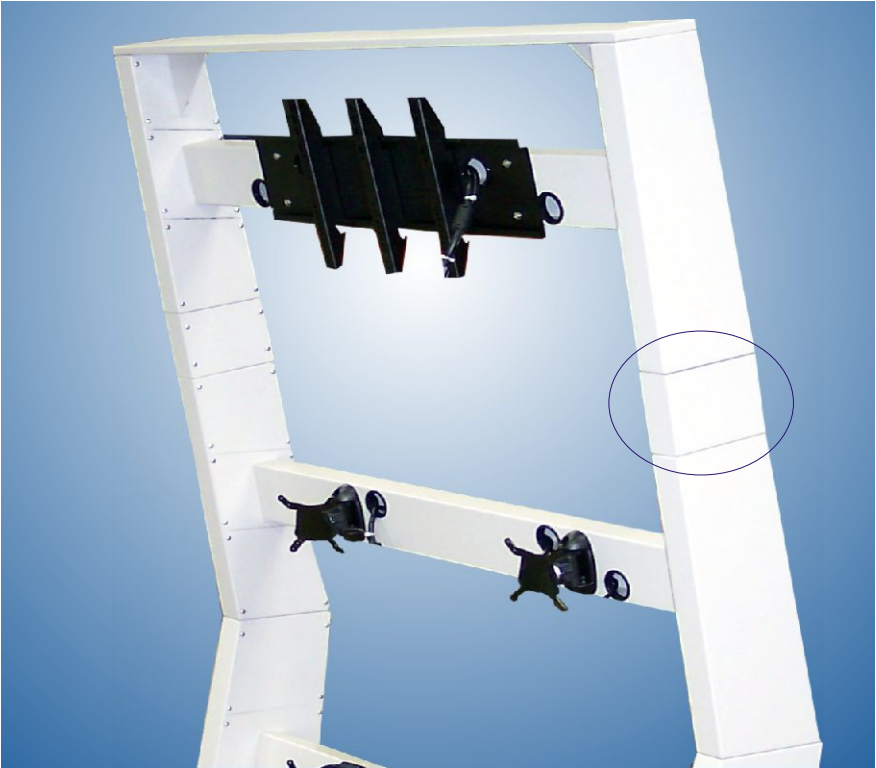

Large LCD Screen Display on Tier - 3 of Modular Console

46in. LCD screen was elevated above tier - 2 with 5in. Biscuit Riser option

Note: in photo on left, ample room remaining to add LCD's on tier - 2

FORTUNE
1000
COMPANY