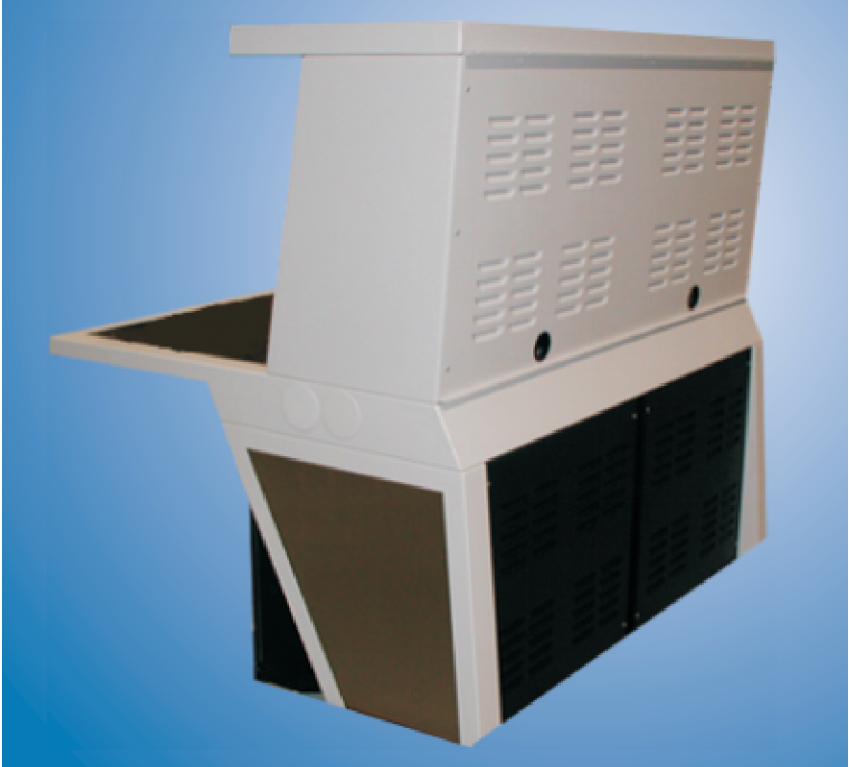

Security Furniture and Control Console with Turret

1-Tier Turrets with Custom Cut Outs
Available on both 26in and 48in width consoles

Louvered Rear Turret Panel
and Security Control Console Cabinet Rear Panels

Optimum Controls Corp - Reading, PA
Tunnel Control Console and Security Control Consoles
For Pennsylvania Turnpike Authority